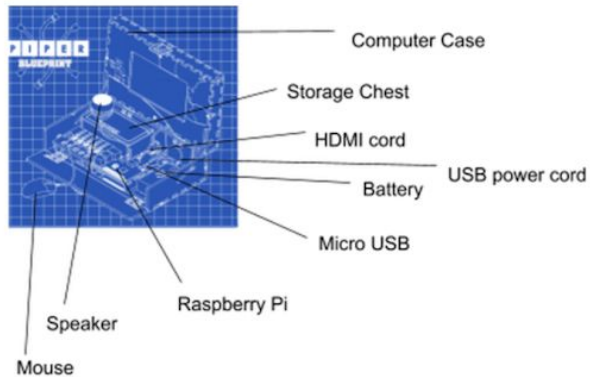

Assessment Answer Key Phase 1

Lesson 1.1 Formative Assessment Answer Key

1.

2. B: A print with a blue background that is a copy of maps, drawings, or plans
3. C: Control the movement on the screen and click to take actions
4. D: Show information, videos, and games
5. A: The brains of a control device that takes actions (a computer)
6. C: An electronic device for storing and processing information according to the instructions given to it by programs

Lesson 1.4 Summative Assessment Answer Key

1. Raspberry Pi microcontroller

Mouse

Speaker

Battery pack

Display

2. B:

3. A: Mouse
4. B: Speaker
5. D: USB Battery Pack
6. C: Raspberry Pi
7. A: True
8. B: Hardware, Software